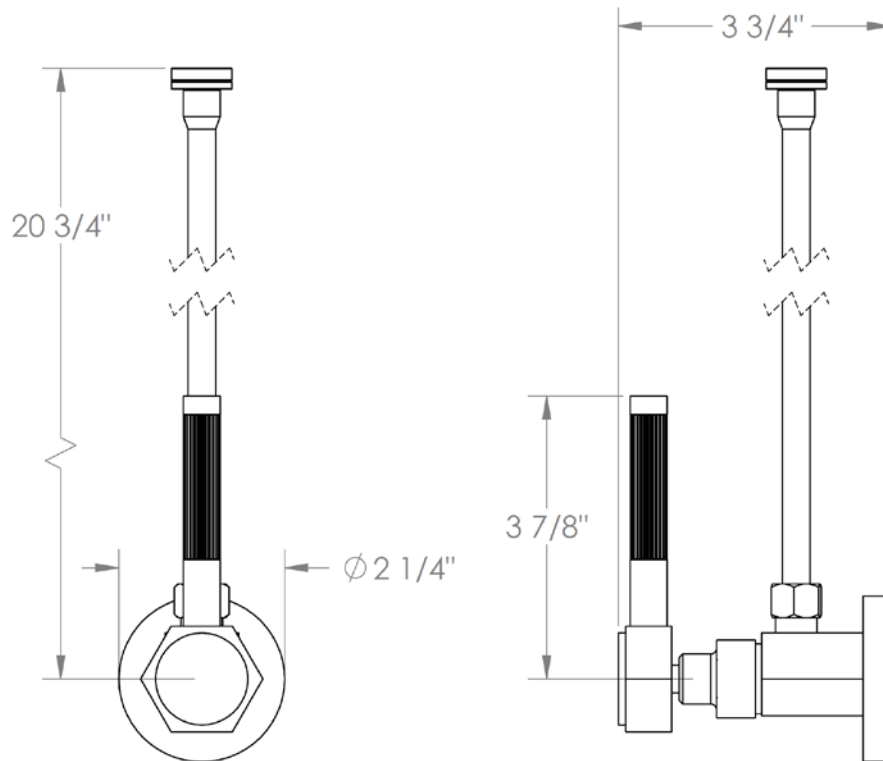

111-MAS6-SP5

Toilet Angle Stop Kit

1/2" IPS x 3/8" OD Compression

WATERMARK DESIGNS 3/14/2018

111-MAS6-SP4

Angle Stop Kit

1/2" IPS x 3/8" OD Compression

WATERMARK DESIGNS 3/5/2018