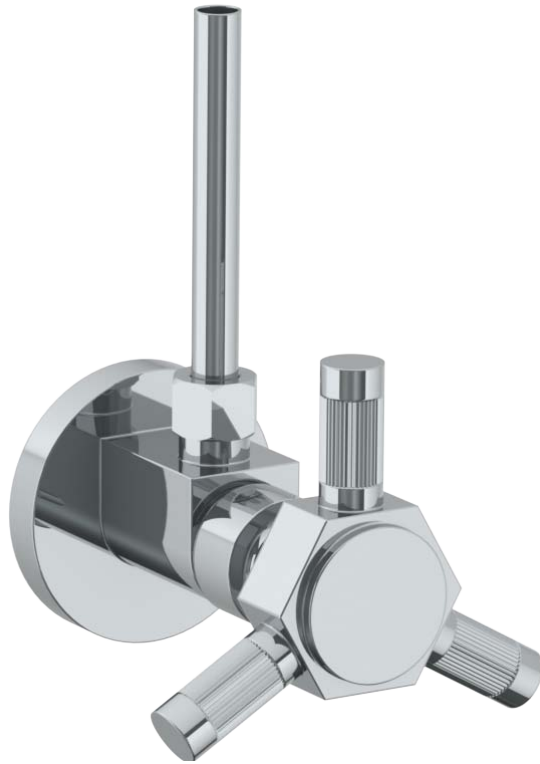

111-MAS6-SP5

Toilet Angle Stop Kit

1/2" IPS x 3/8" OD Compression

WATERMARK DESIGNS 3/14/2018

111-MAS6-SP4

Angle Stop Kit

1/2" IPS x 3/8" OD Compression

WATERMARK DESIGNS 3/5/2018