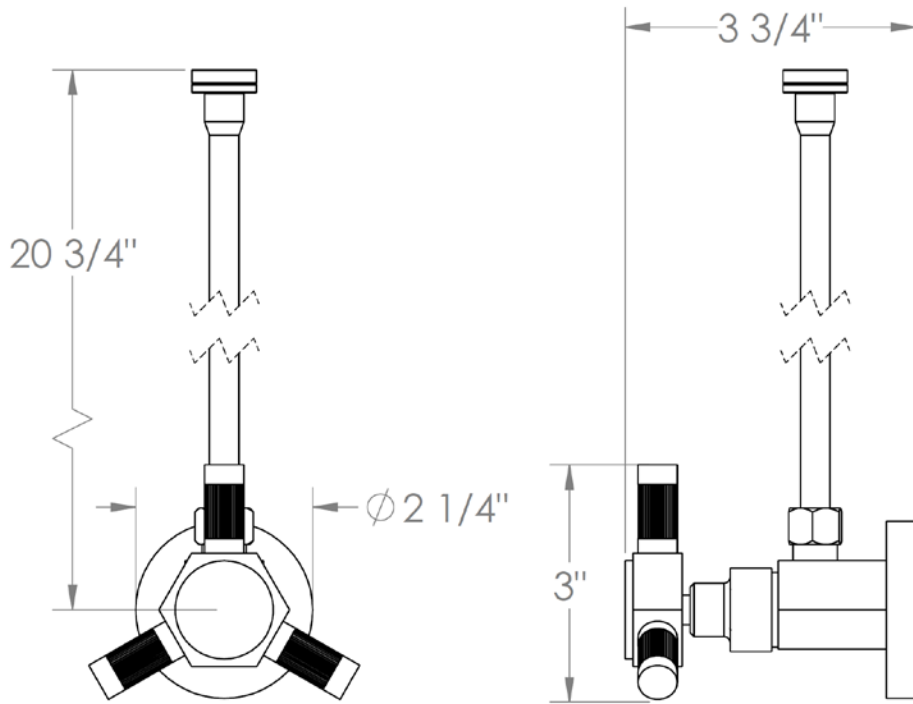

111-MAS6-SP5

Toilet Angle Stop Kit

1/2" IPS x 3/8" OD Compression

WATERMARK DESIGNS 3/14/2018

111-MAS6-SP4

Angle Stop Kit

1/2" IPS x 3/8" OD Compression

WATERMARK DESIGNS 3/5/2018