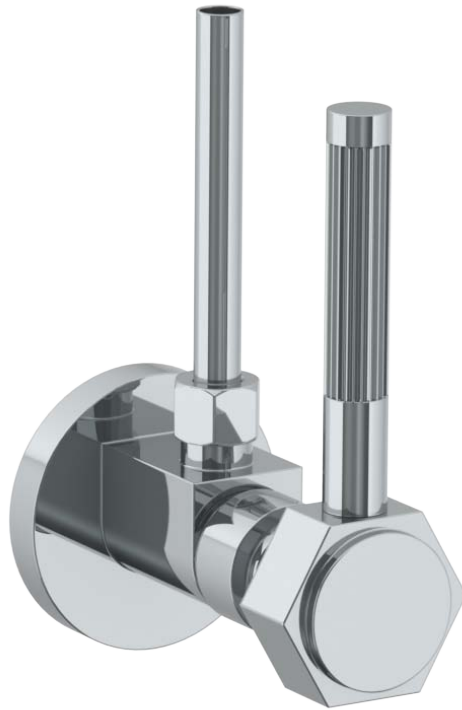

111-MAS6-SP5

Toilet Angle Stop Kit

1/2" IPS x 3/8" OD Compression

WATERMARK DESIGNS 3/14/2018

111-MAS6-SP4

Angle Stop Kit

1/2" IPS x 3/8" OD Compression

WATERMARK DESIGNS 3/5/2018